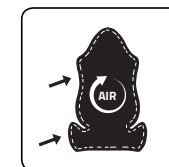

RECOMMENDED MAX  
LOAD CAPACITY: 150 KG

20 DEGREE TILT/ROCK

ADJUSTABLE 3D ARMREST

UP/DOWN ADJUSTMENT

PRO BELT SUPPORT

STRONG STEEL BASE

165 DEGREE RECLINE

BREATHABLE PU LEATHER  
PROVIDES HIGH AIR  
CIRCULATION

STRONG CLASS 4 LIFT

NECK CUSHION INCLUDED

BUILD-IN ADJUSTABLE  
LUMBAR SUPPORT

POWERFUL MULTIFUNCTIONAL  
LIFT

5 706470 105089