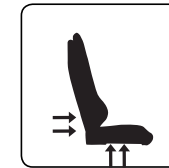

RECOMMENDED MAX  
LOAD CAPACITY: 150 KG

20 DEGREE TILT/ROCK

ADJUSTABLE 3D ARMREST

UP/DOWN ADJUSTMENT

PRO BELT SUPPORT

STRONG STEEL BASE

165 DEGREE RECLINE

BREATHABLE PU LEATHER  
PROVIDES HIGH AIR  
CIRCULATION

STRONG CLASS 4 LIFT

NECK CUSHION INCLUDED

BUILD-IN ADJUSTABLE  
LUMBAR SUPPORT

POWERFUL MULTIFUNCTIONAL  
LIFT

5 706470 105089