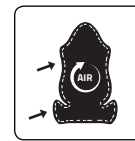

PRO BELT SUPPORT