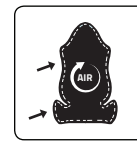

PRO BELT SUPPORT